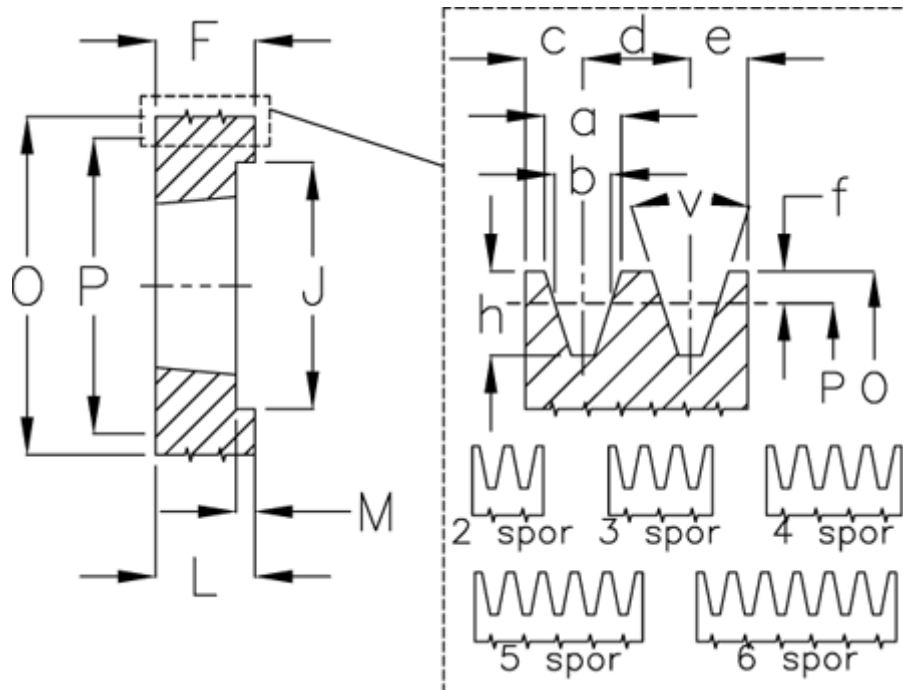

Article number: 604111012503

Description: V-belt pulley SPB 125/3 TL2012

Measures

| | | | | | |
|------------------|--------|----------------|---------|------|--------------|
| a | = 16.3 | For bush | = 2012 | P | = 125 |
| b | = 14.0 | h | = 17.5 | Type | = SPB |
| Bush ζ max | = 50 | J | = 82 | v | = 34 degrees |
| c | = 12.5 | K | = - | | |
| d | = 19 | L | = 32 | | |
| e | = 12.5 | m | = 31.0 | | |
| f | = 3.5 | Number of ribs | = 3 | | |
| F | = 63 | O | = 132.0 | | |